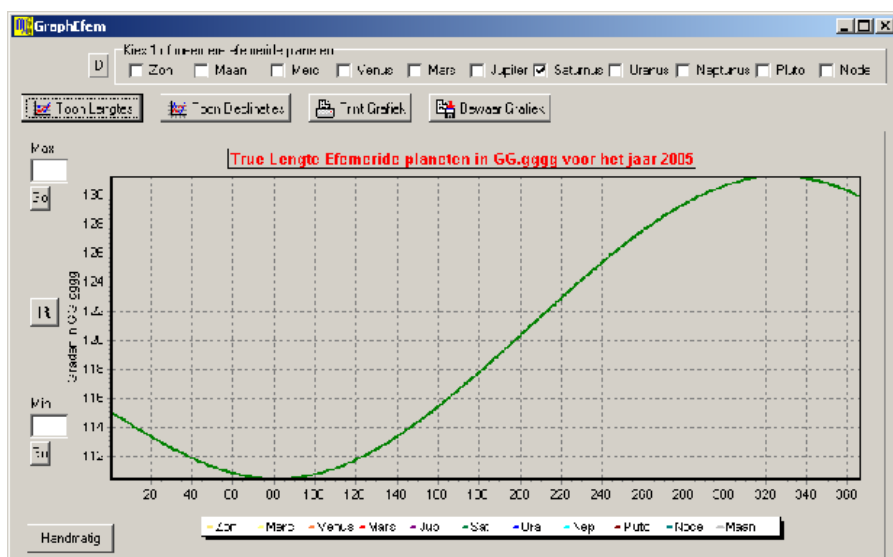

Efemeride via een rapport opvragen of printen:

Print Preview

True Standen van planeetlengtes en -Declinaties. Tevens Breedte

Datum	Zon	Maan	Mercurius	Venus	Mars	Jupiter
1- 1-2005	10,40.17Ste	09,17.08Maa	18,24.26Boo	19,06.38Boo	04,21.32Boo	17,17.25Wee
2- 1-2005	11,41.25Ste	21,31.50Maa	19,32.44Boo	20,21.43Boo	05,02.52Boo	17,23.02Wee
3- 1-2005	12,42.34Ste	04,00.49Wee	20,43.25Boo	21,36.49Boo	05,44.14Boo	17,28.29Wee
4- 1-2005	13,43.44Ste	16,48.36Wee	21,56.11Boo	22,51.55Boo	06,25.37Boo	17,33.47Wee
5- 1-2005	14,44.53Ste	29,59.39Wee	23,10.50Boo	24,07.02Boo	07,07.03Boo	17,38.55Wee
6- 1-2005	15,46.03Ste	13,37.41Sch	24,27.11Boo	25,22.09Boo	07,48.30Boo	17,43.54Wee
7- 1-2005	16,47.13Ste	27,44.50Sch	25,45.02Boo	26,37.18Boo	08,30.00Boo	17,48.42Wee
8- 1-2005	17,48.23Ste	12,20.31Boo	27,04.15Boo	27,52.26Boo	09,11.31Boo	17,53.21Wee

Grafisch overzicht efemeride, voorbeeld Saturnus in 2005: